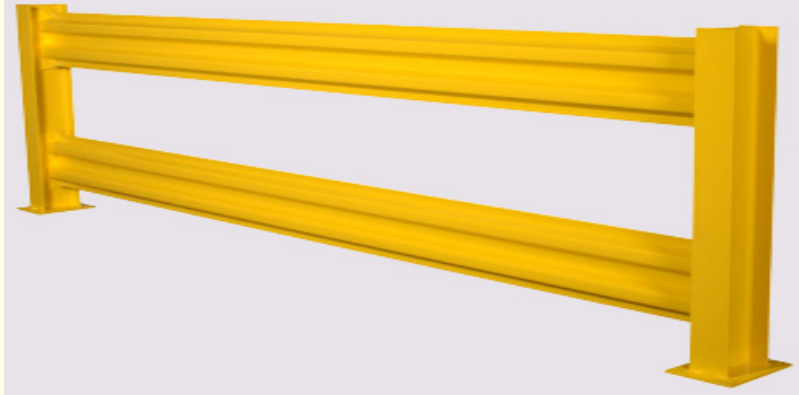

PROTECT YOUR ASSETS WITH GUARD RAIL!

Our guard rail is made in the U.S.A. and is ideal for facility managers operating on a tight budget

<u>Size</u>	<u>Price</u>
10' Rail	\$ 72.91
9' Rail	\$ 70.00
8' Rail	\$ 64.48
7' Rail	\$ 61.50
6' Rail	\$ 54.45
5' Rail	\$ 49.45
4' Rail	\$ 37.00
3' Rail	\$ 37.00
2' Rail	\$ 37.00
18" Single Inline Column	\$ 43.03
44" Double Inline Column	\$ 70.45
60" Triple Inline Column	\$ 90.81
18" Single Corner Column	\$ 47.68
44" Double Corner Column	\$ 77.04
60" Triple Corner Column	\$ 97.98